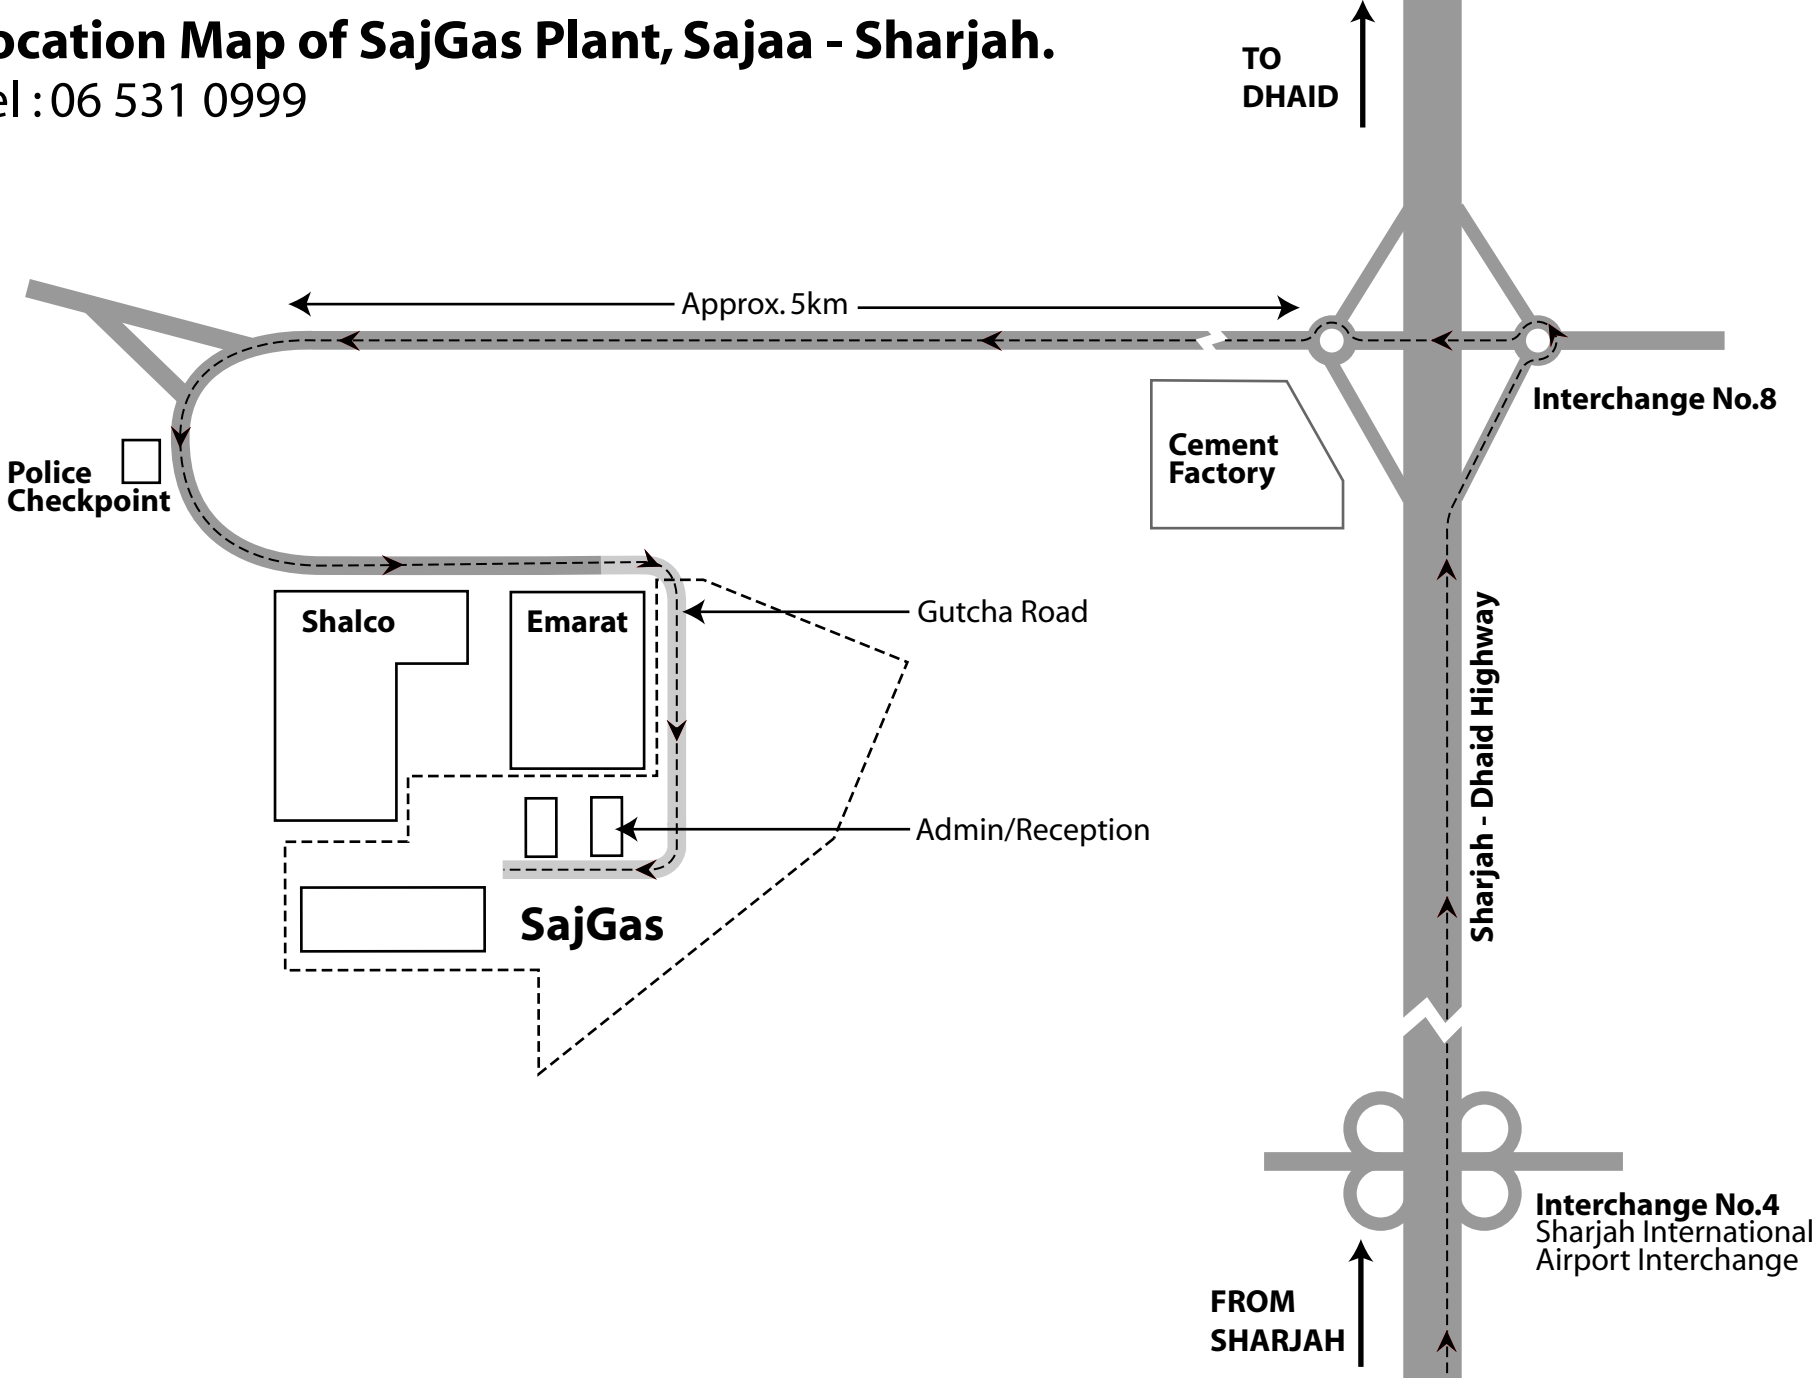

Location Map of SajGas Plant, Sajaa - Sharjah.

Tel : 06 531 0999

TO
DHAID

Approx. 5km

Interchange No.8

Police
Checkpoint

Cement
Factory

Shalco

Emarat

Gutcha Road

Admin/Reception

SajGas

Sharjah - Dhaid Highway

Interchange No.4
Sharjah International
Airport Interchange

FROM
SHARJAH